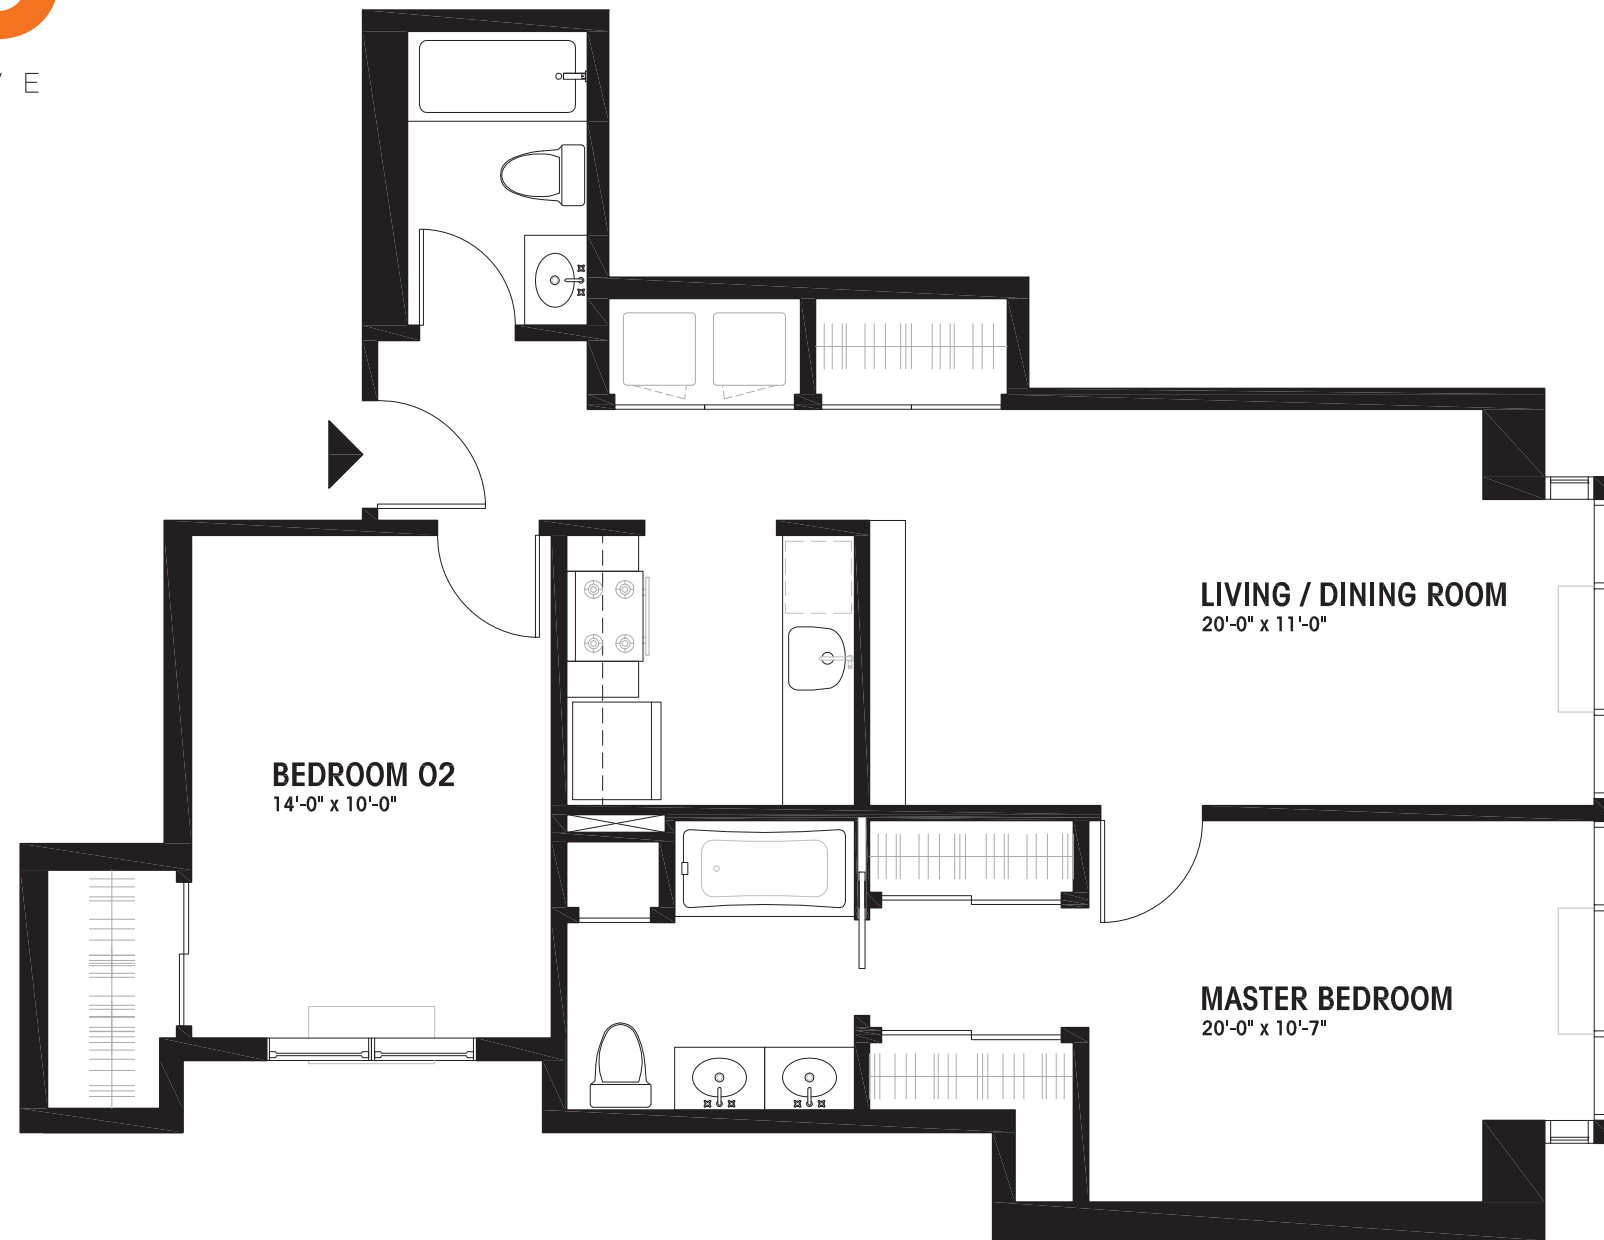

the Grove

AT COLUMBUS DRIVE

Units 201, 301 & 401

Two Bedroom

Two Bathroom

thegrovejc.com

201.795.5448

Sponsor: 109 Christopher Columbus, LLC, Jersey City, NJ 07302. The actual name of the condominium is 109 Christopher Columbus Condominium. The artist representation and interior decorations, finishes, appliances and furnishings contained herein are provided for illustrative purposes only. Sponsor makes no representation(s) or warranties except as may be set forth in the offering plan. All measurements are approximate and are in accordance with normal construction variances and tolerances. The complete offering terms are in the offering plan available from sponsor. Registration No. R-4630.