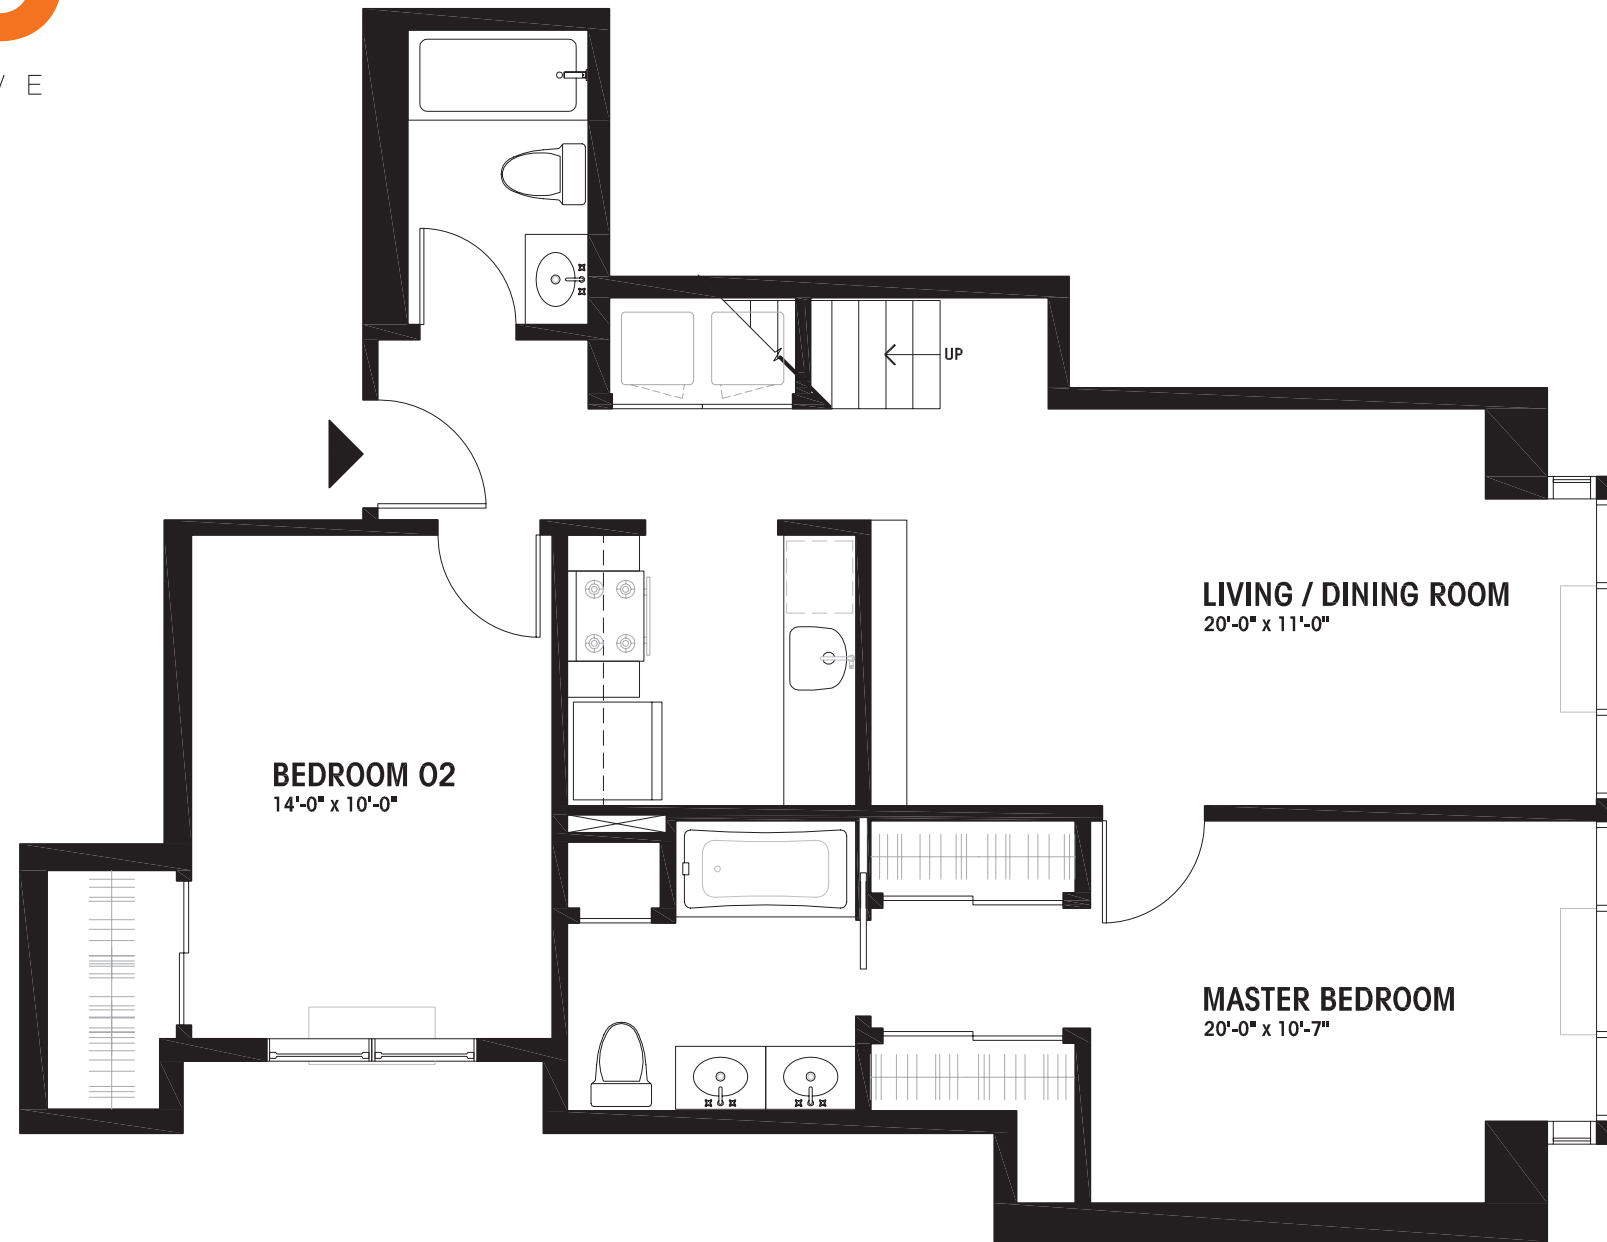

# the Grove

AT COLUMBUS DRIVE

## Unit 501

Two Bedroom  
Two Bathroom

[thegrovejc.com](http://thegrovejc.com)

201.795.5448

Sponsor: 109 Christopher Columbus, LLC, Jersey City, NJ 07302. The actual name of the condominium is 109 Christopher Columbus Condominium. The artist representation and interior decorations, finishes, appliances and furnishings contained herein are provided for illustrative purposes only. Sponsor makes no representation(s) or warranties except as may be set forth in the offering plan. All measurements are approximate and are in accordance with normal construction variances and tolerances. The complete offering terms are in the offering plan available from sponsor. Registration No. R-4630.